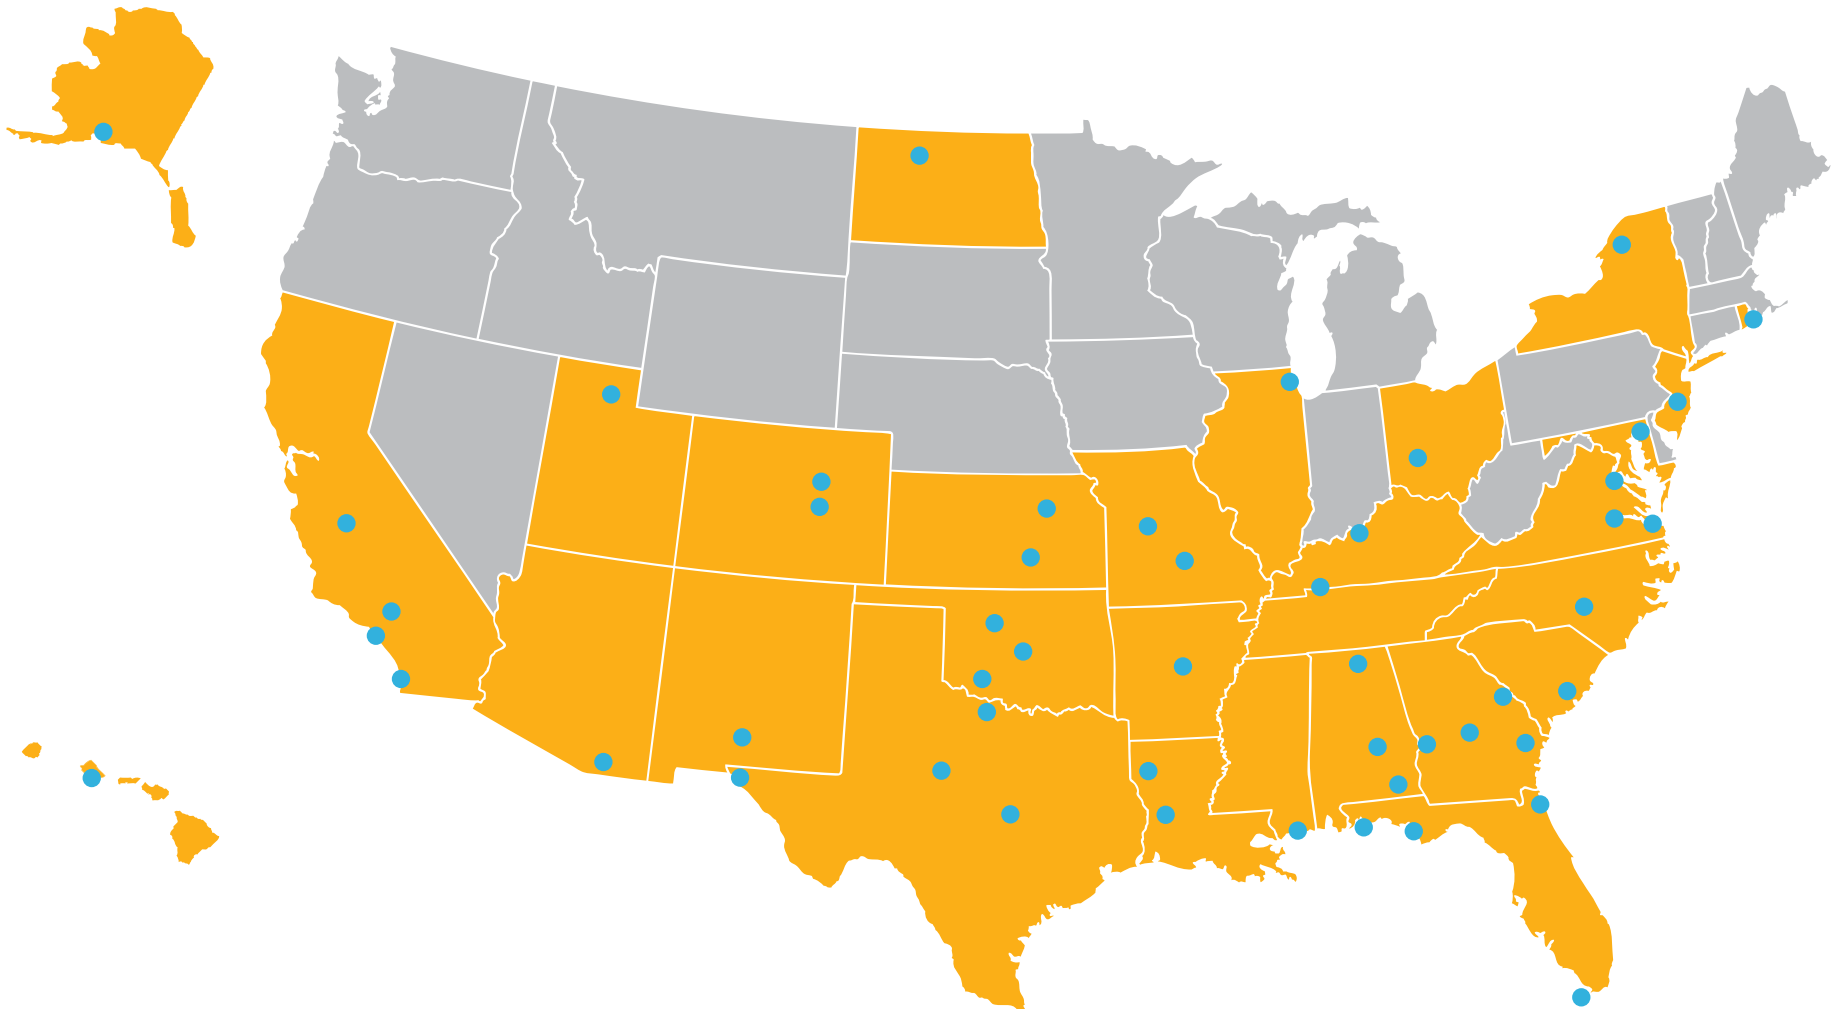

# COLLEGE READINESS PROGRAM FOR MILITARY FAMILIES

160 Schools Across 29 States

|           |   |           |  |   |  |   |   |
|-----------|---|-----------|--|---|--|---|---|
| <b>AK</b> | <b>JB Elmendorf-Richardson</b><br>Bartlett HS<br>Eagle River HS   | <b>FL</b> | <b>NAS Jacksonville/<br/>NS Mayport</b><br>Clay HS<br>Fleming Island HS<br>Keystone Heights HS<br>Middleburg HS<br>Oakleaf HS<br>Orange Peak HS<br>Ridgeview HS<br><b>NAS Key West</b><br>Key West HS<br><b>NAS Pensacola/<br/>NAS Whiting Field/<br/>Cory Station</b><br>Booker T. Washington HS<br>Escambia HS<br>Pensacola HS<br>Pine Forest HS<br>West Florida HS of<br>Advanced Technology<br><b>Tyndall AFB/<br/>NSA Panama City</b><br>A. Crawford Mosley HS<br>Bay HS<br>Deane Bozeman HS<br>J.R. Arnold HS<br>Rutherford HS | <b>Fort Knox</b><br>North Hardin HS<br>Elizabethtown HS | <b>SC</b>  | <b>JB Charleston</b><br>Cane Bay HS<br>Fort Dorchester HS<br>Goose Creek HS<br>Stratford HS |   |
| <b>AL</b> | <b>Fort Benning</b><br>Smiths Station HS<br><b>Fort Rucker</b><br>Enterprise HS<br>Carroll HS<br><b>Maxwell AFB</b><br>Brewbaker Technology Magnet HS<br>Jefferson Davis HS<br>Robert E. Lee HS<br><b>Redstone Arsenal</b><br>Bob Jones HS<br>Buckhorn HS<br>Columbia HS<br>Hazel Green HS<br>Huntsville HS<br>J.O. Johnson HS<br>James Clemens HS<br>Lee HS<br>Madison County HS<br>New Century Technology HS<br>S.R. Butler HS<br>Sparkman HS<br>Virgil I. Grissom HS | <b>GA</b> | <b>Fort Gordon</b><br>Grovetown HS<br>N. Augusta HS*<br>S. Aiken HS*<br><i>* Located in Aiken County, SC</i><br><b>Fort Stewart</b><br>Bradwell Institute<br>Liberty County HS<br><b>Robins AFB</b><br>Houston County HS<br>Northside HS<br>Perry HS<br>Veterans HS<br>Warner Robins HS  | <b>LA</b>   | <b>Barksdale AFB</b><br>Bossier HS<br>Parkway HS<br><b>Fort Polk</b><br>Leesville HS<br>Pickering HS<br>Rosepine Jr./Sr. HS  | <b>TN</b>   | <b>Fort Campbell</b><br>Clarkesville HS<br>Northeast HS<br>Rossview HS  |
| <b>AR</b> | <b>Little Rock AFB</b><br>North Pulaski HS<br>Sylvan Hills HS   | <b>HI</b> | <b>JB Pearl Harbor-Hickam/<br/>NCTAMS PAC/<br/>Schofield Barracks/<br/>Tripler Medical Center</b><br>Admiral Arthur W. Radford HS<br>James Campbell HS<br>Kalaheo HS<br>Leilehua HS<br>Mililani HS   | <b>MD</b>   | <b>Aberdeen Proving Ground</b><br>Aberdeen HS<br>Havre De Grace HS   | <b>TX</b>   | <b>Dyess AFB</b><br>Abilene HS<br>Cooper HS<br><b>Fort Bliss</b><br>Chapin HS<br>Hanks HS<br>Parkland HS<br><b>Fort Hood</b><br>Copperas Cove HS<br>Ellison HS<br>Harker Heights HS<br>Killeen HS<br>Shoemaker HS<br><b>Sheppard AFB</b><br>Burkburnett HS<br>Hirschi HS<br>Rider HS  |
| <b>AZ</b> | <b>Fort Huachuca</b><br>Buena HS  | <b>IL</b> | <b>NS Great Lakes</b><br>North Chicago Community HS  | <b>MO</b>   | <b>Fort Leonard Wood</b><br>Waynesville HS<br><b>Whiteman AFB</b><br>Knob Noster HS  | <b>UT</b>   | <b>Hill AFB</b><br>Northridge HS<br>Syracuse HS   |
| <b>CA</b> | <b>Edwards AFB</b><br>Desert Junior-Senior HS<br><b>Los Angeles AFB</b><br>San Pedro HS<br><b>NAS Lemoore</b><br>Lemoore HS<br><b>NB Coronado/MCAS Miramar/<br/>MCRD San Diego/NB San Diego</b><br>Junipero Serra HS  | <b>KS</b> | <b>Fort Riley</b><br>Junction City HS<br>Manhattan HS<br><b>McConnell AFB</b><br>Derby HS  | <b>MS</b>   | <b>NCBC Gulfport/Keesler<br/>AFB/Stennis Space<br/>Center Naval Research<br/>Laboratories</b><br>Biloxi HS<br>Long Beach HS<br>Ocean Springs HS                        | <b>VA</b>   | <b>Fort Lee</b><br>Cosby HS<br>Hopewell HS<br>Lloyd C. Bird HS<br>Matoaca HS<br><b>Dam Neck FTC/Fort Monroe/<br/>JB Langley-Eustis/<br/>JEB Little Creek-Fort Story/<br/>NS Norfolk/NAS Oceana/<br/>NWS Yorktown</b><br>Bayside HS<br>Bethel HS<br>Floyd Kellam HS<br>Granby HS<br>Green Run HS<br>Hampton HS<br>Kecoughtan HS<br>Maury HS<br>Menchville HS<br>Norview HS<br>Phoebus HS<br>Salem HS<br>Tallwood HS<br>Woodside HS<br><b>Fort AP Hill/MCB Quantico</b><br>Colonial Forge HS<br>Freedom HS<br>North Stafford HS<br>Patriot HS<br>Stafford Senior HS<br>Woodbridge Senior HS |
| <b>CO</b> | <b>Buckley AFB</b><br>Rangeview HS<br>Vista PEAK Preparatory HS<br><b>US Air Force Academy/Fort Carson/<br/>Peterson AFB/Schriever AFB</b><br>Atlas Prep HS<br>Centennial HS<br>Coronado HS<br>Doherty HS<br>Ellicott HS<br>Falcon HS<br>Fountain-Fort Carson HS<br>Harrison HS<br>James Irwin Charter HS<br>Mesa Ridge HS<br>Sand Creek HS<br>Vista Ridge HS<br>Widefield HS<br>Sierra HS  | <b>KY</b> | <b>Fort Campbell</b><br>Christian County HS<br>Hopkinsville HS<br>Trigg County HS  | <b>NC</b>   | <b>Fort Bragg/Pope AFB</b><br>E. E. Smith HS<br>Jack Britt HS  |   |   |
|           |   |           |  | <b>ND</b>   | <b>Minot AFB</b><br>Minot HS - Central Campus<br>& Magic City Campus   |   |   |
|           |   |           |  | <b>NJ</b>   | <b>JB McGuire-Dix-Lakehurst</b><br>Pemberton Township HS   |   |   |
|           |   |           |  | <b>NM</b>   | <b>Holloman AFB</b><br>Alamogordo HS   |   |   |
|           |   |           |  | <b>NY</b>   | <b>Fort Drum</b><br>Carthage HS  |   |   |
|           |   |           |  | <b>OH</b>   | <b>Wright-Patterson AFB</b><br>Fairborn HS   |   |   |
|           |   |           |  | <b>OK</b>   | <b>Fort Sill</b><br>Eisenhower HS<br>Lawton HS<br>MacArthur HS<br><b>Tinker AFB</b><br>Carl Albert HS<br>Del City HS<br>Midwest City HS<br><b>Vance AFB</b><br>Enid HS |   |   |
|           |   |           |  | <b>RI</b>   | <b>NS Newport</b><br>Middleton HS  |   |   |